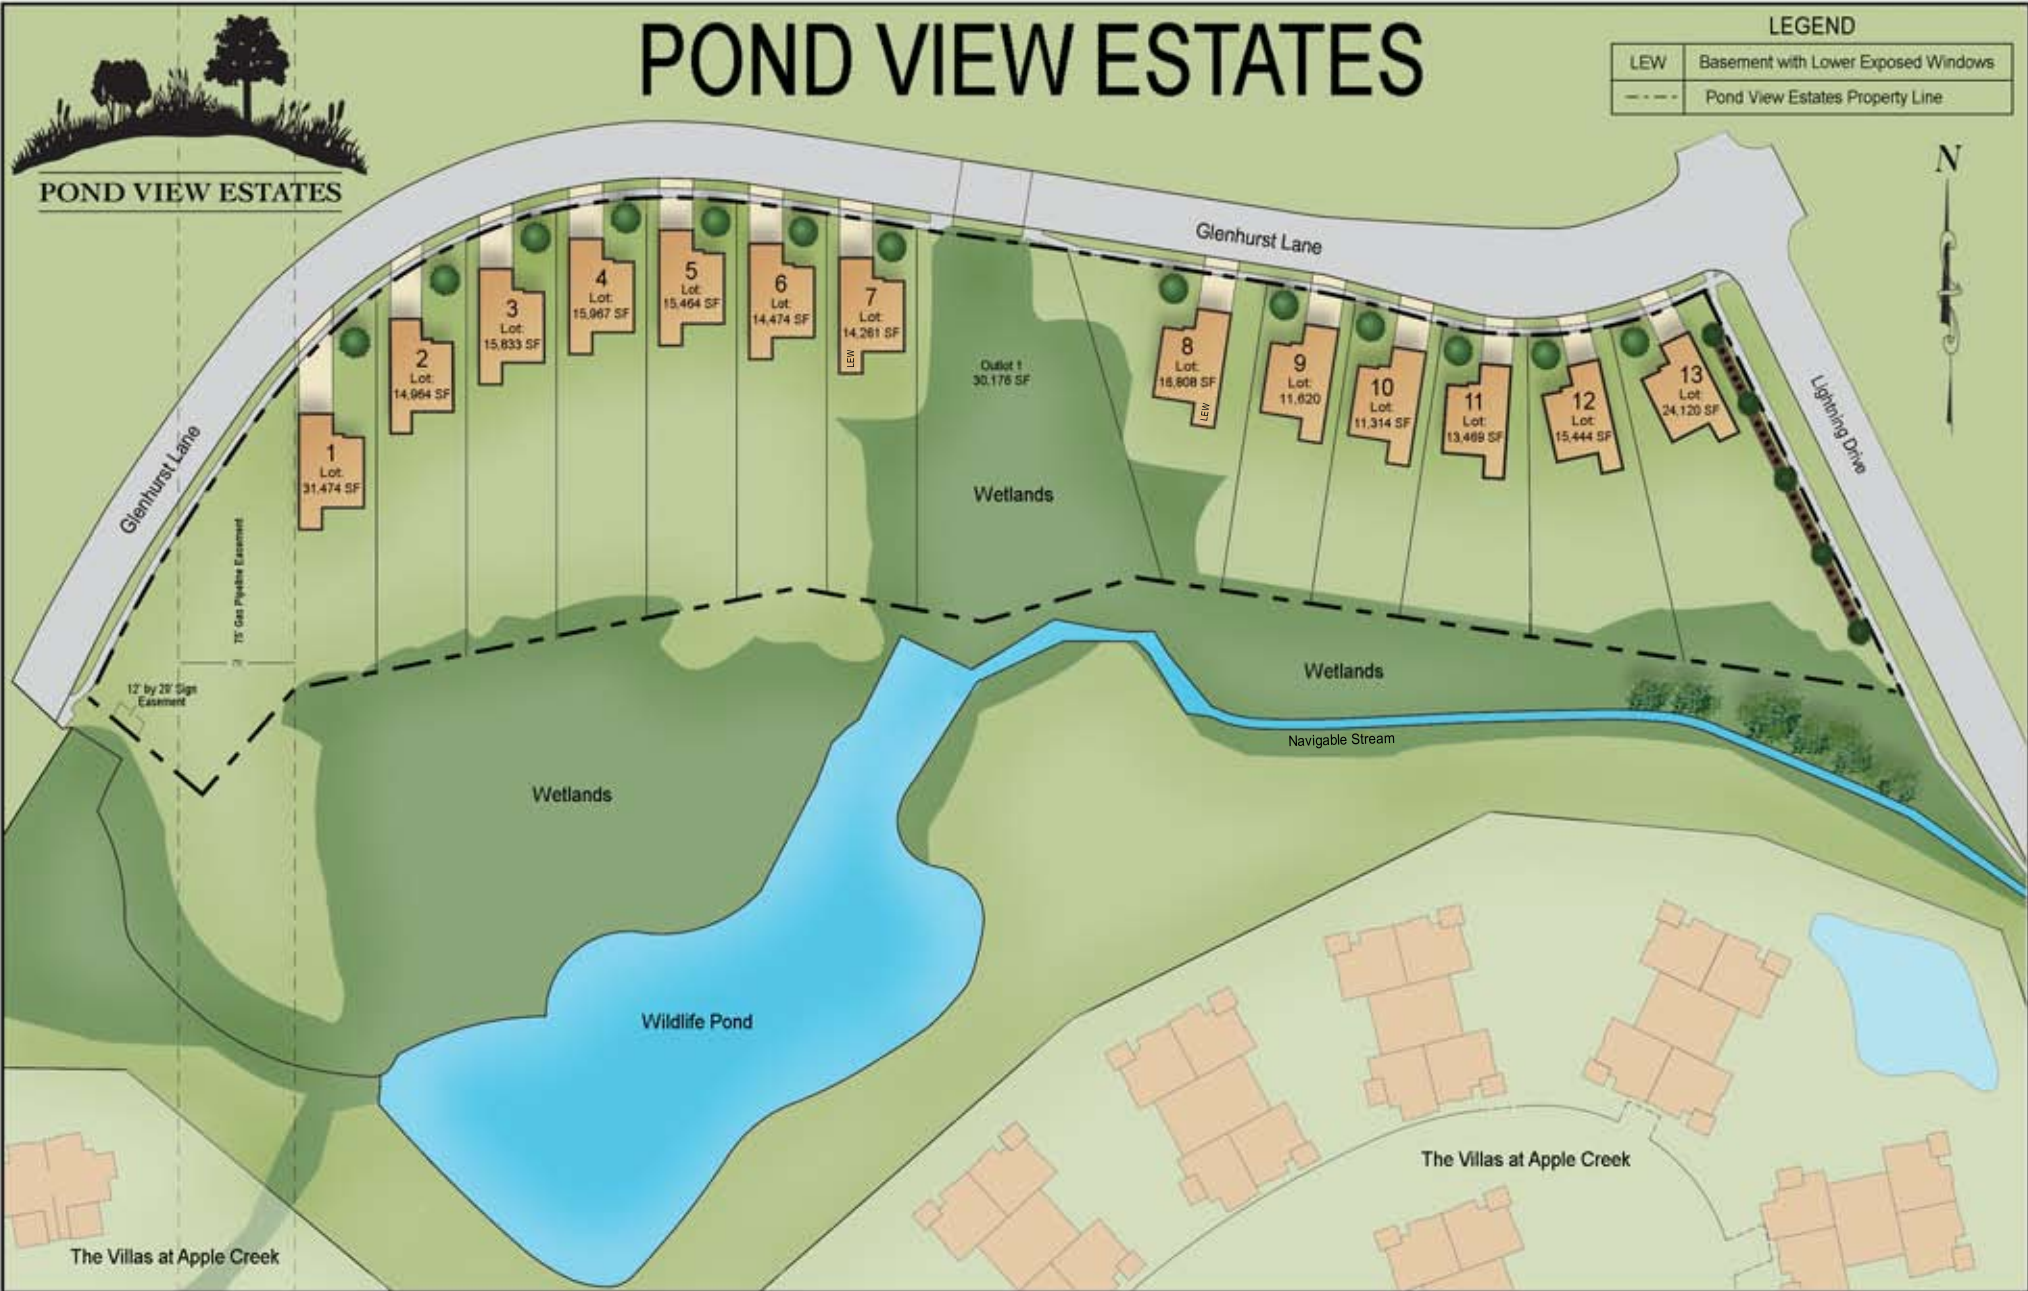

# POND VIEW ESTATES

## LEGEND

LEW	Basement with Lower Exposed Windows
- - - -	Pond View Estates Property Line

This plan is a general representation of the proposed developed condition of this community. Home outlines, driveways, trees and other features are shown for illustration purposes only and may change without notice. Details regarding home designs, lot dimensions, easements, grading, environmental areas and setbacks are governed by the approved construction drawings, recorded plat and individual plot plans. These documents should be referenced for exact details.